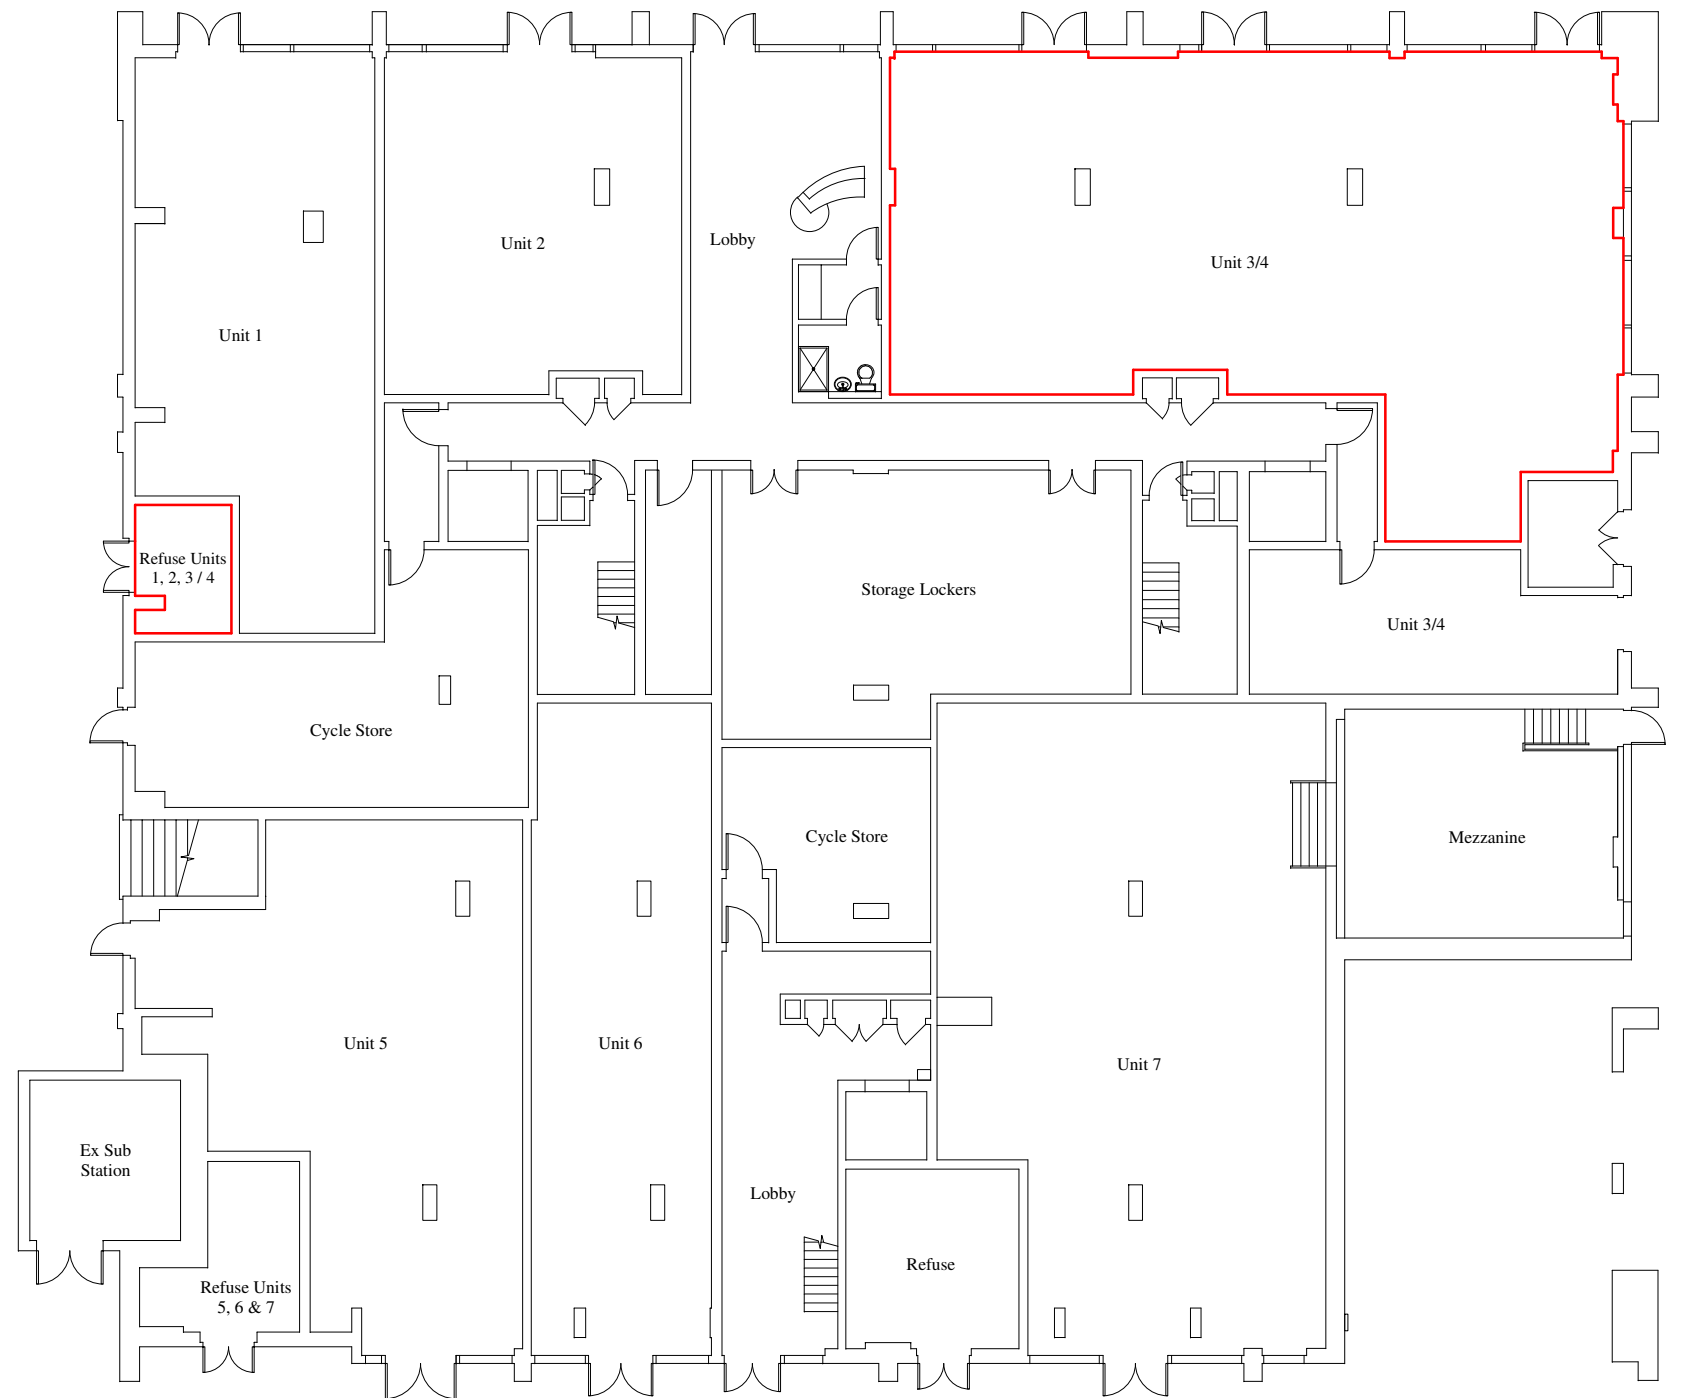

Ground Floor